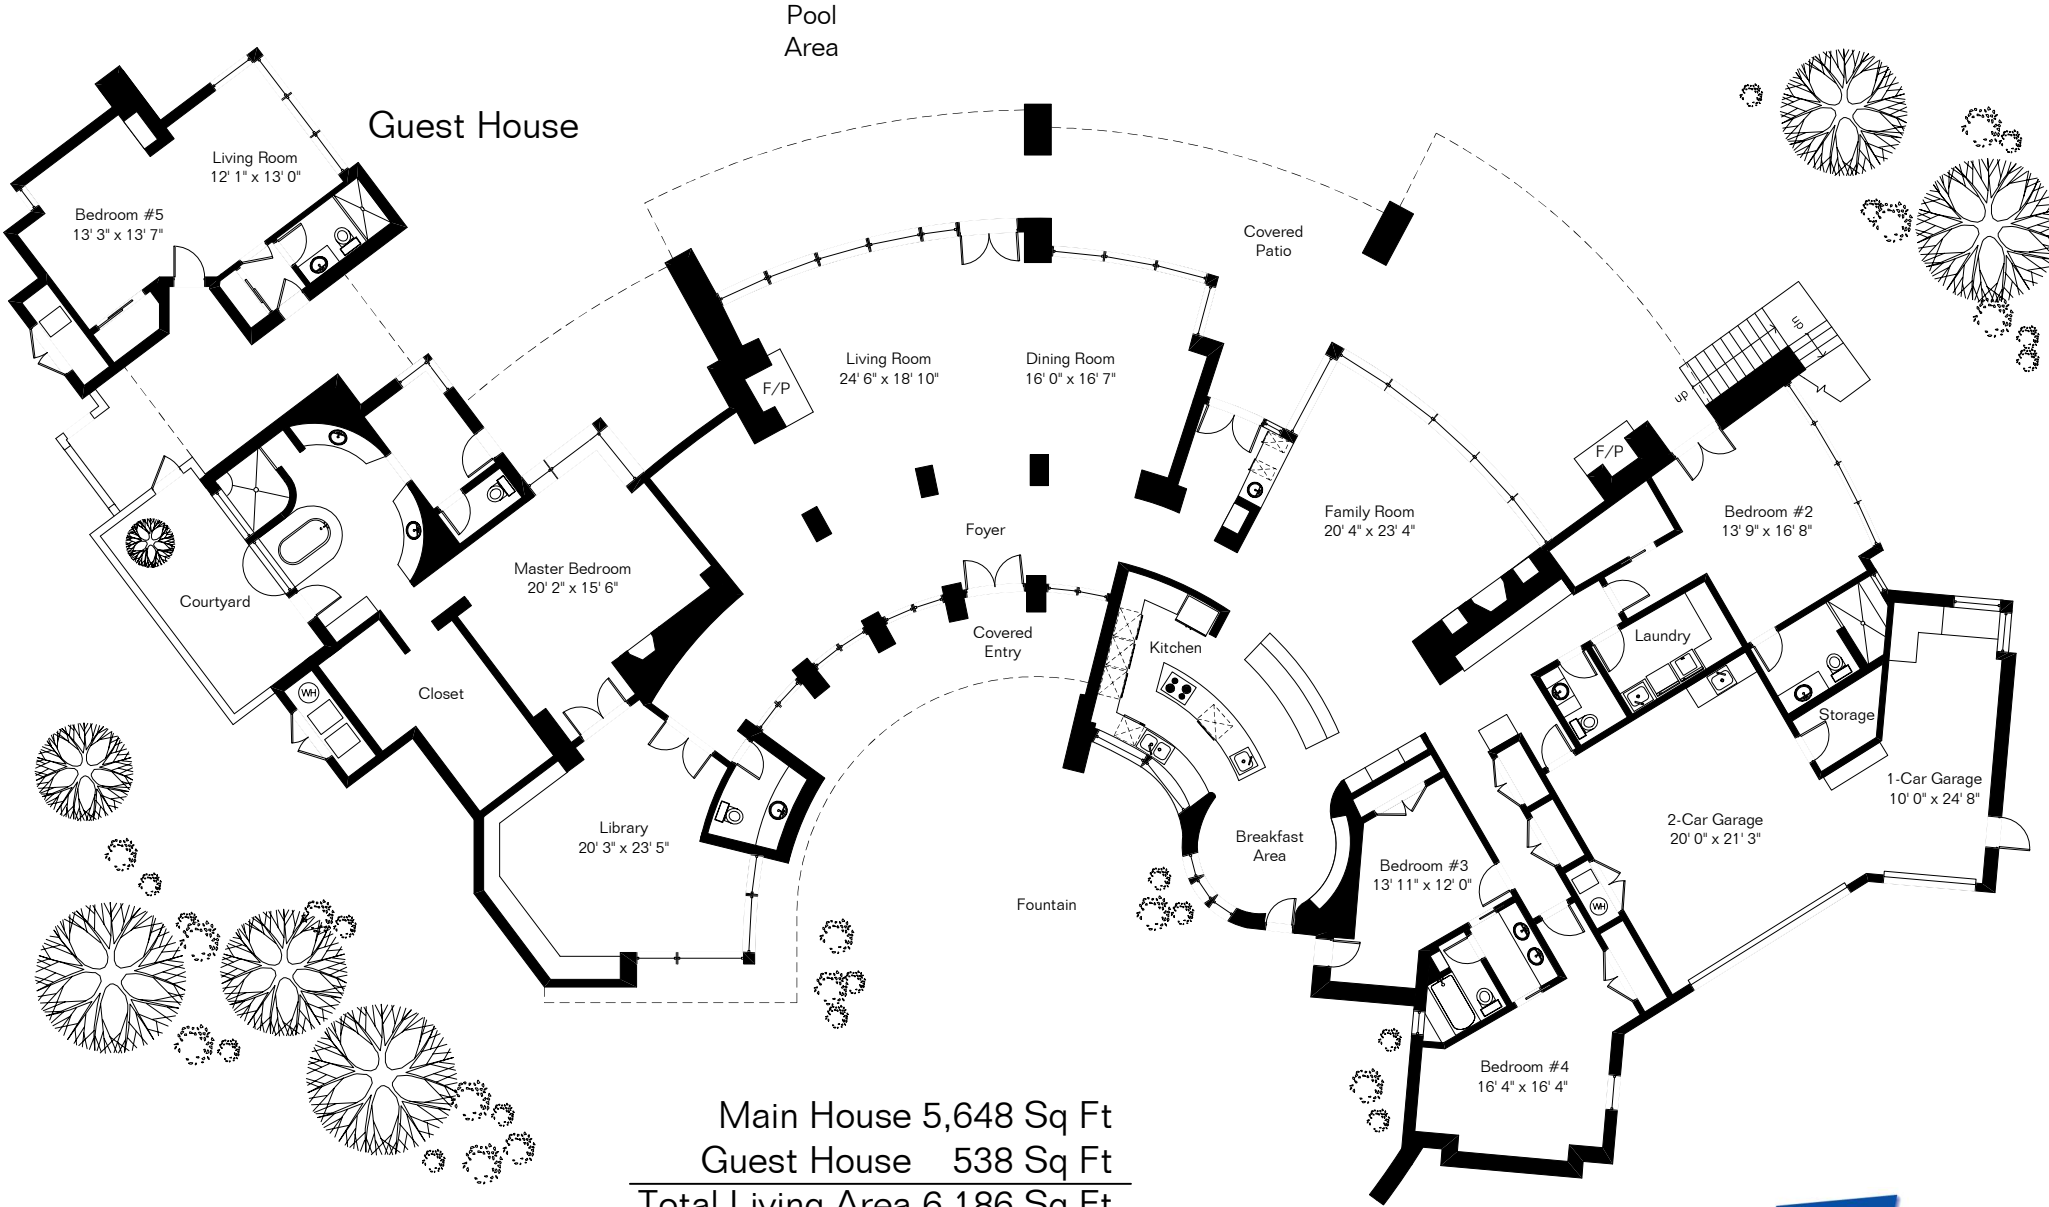

7973 N Pima Village Ct

The square footages and room size information are deemed to be reliable but are not guaranteed and should be independently verified. This drawing is for marketing purposes only.

Main House 5,648 Sq Ft
 Guest House 538 Sq Ft
 Total Living Area 6,186 Sq Ft
 Garage 827 Sq Ft

Site Visit September 2013
 0 ft. 6 ft. 10 ft. 20 ft.

Copyright 2022 Floor Plans First! LLC
 All Rights Reserved.